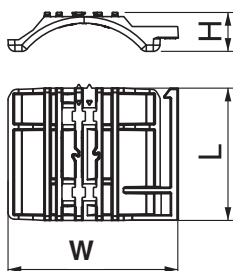

Dimensions

OBO Bettermann Holding GmbH & Co. KG
P.O. Box 1120
58694 Menden
GERMANY

Customer Service
Tel.: +49 (0)2373 89-1700
Fax: +49 (0)2373 89-1238
export@obo.de

www.obo-bettermann.com

OBO
BETTERMANN