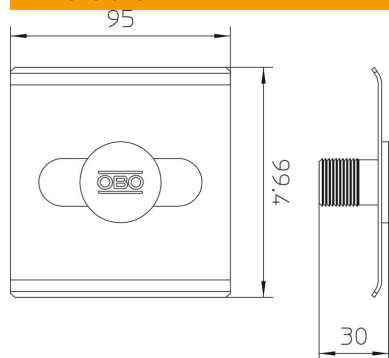

Technical data sheet

TrayFix mounting adapter for mesh cable trays on FangFix system

Item number: 5403100

- Fastening system for the mounting of cable trays and mesh cable trays on FangFix block, e.g. cable routing on flat roofs
 - Adapted to OBO cable tray systems MKSM, SKSM and IKSM
 - Adapted to OBO mesh cable tray systems with a minimum width of 100 mm
- Retaining plate with fastening plug for FangFix

Master data

Item number	5403100
Description 1	Mesh cable tray fastening
Description 2	on FangFix block
Manufacturer	OBO
Dimension	Ø20mm
Colour	Black
Smallest sales unit	25
Unit of quantity	Piece
Weight	9.85 kg
Weight unit	kg/100 pc.

Technical data sheet

TrayFix mounting adapter for mesh cable trays on FangFix system

Item number: 5403100

Dimensions

Length	99.4 mm
Width	95 mm
Height	30 mm