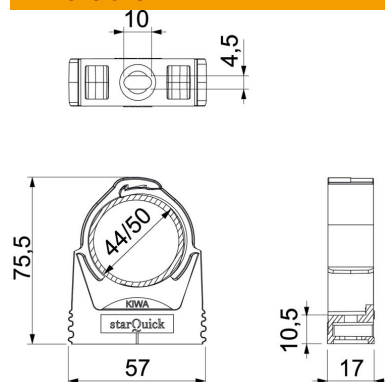

Technical data sheet

starQuick clip

Item number: 2146363

Highly stable clip to accept plastic and metal electrical and sanitary pipes, as well as the Quick Pipe electrical installation pipe. Universal fastening options on walls, ceilings and steel structures, both indoors and outdoors. Flexible clamping range of several millimetres. Toolless pipe mounting. Can be arranged to up to Ø 28 mm, also with OBO Quick starQuick clip. For high load values, can be combined with double bracket. Can be mounted on profile rails for variable spacings and numbers of clips.

PA Polyamide

Master data

Item number	2146363
Type	SQ-47 LGR
Description 1	starQuick clip
Manufacturer	OBO
Dimension	44-50mm
Colour	Light grey; RAL 7035
Material	Polyamide
Smallest sales unit	25
Unit of quantity	Piece
Weight	1.98 kg
Weight unit	kg/100 pc.

Technical data sheet

starQuick clip

Item number: 2146363

Dimensions

Dimension A	57 mm
Dimension B	17 mm
Dimension E	10 mm
Dimension F	4.5 mm
Dimension h	10.5 mm
Dimension H	75.5 mm

Technical data

Expandable	yes
Number of cables/pipes	1
Fastening type	Screw hole
Breaking load	1.2 kN
Flame-resistant	acc. to VDE 0471/DIN 695 Part 2-1, test temperature 650°C
Closed	yes
Halogen-free	yes
With inlay	no
Nominal size/text	45-50
Snap system	yes
Quick clip installation	Duchgangsloch_mit_starQuick-Mutter_M6_oder_M8
Clamping range D, max.	50 mm
Clamping range D, min.	44 mm
UV-resistant	yes