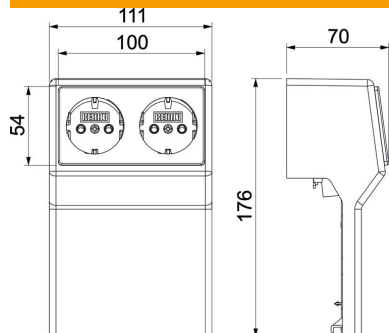

Technical data sheet

Rauduo GT40105 device support, double

Item number: 6132171

Device support with double Schuko socket for the Rauduo trunking system.
For snapping onto the base of the trunking system.

PVC Polyvinylchloride

Master data

Item number	6132171
Type	RD 2GT40105 rws
Description 1	Mounting box
Description 2	RAUDUO 40x105 double RAL9010
Manufacturer	OBO
Colour	Pure white; RAL 9010
Material	Polyvinylchloride
Smallest sales unit	1
Unit of quantity	Piece
Weight	17.4 kg
Weight unit	kg/100 pc.

Technical data sheet

Rauduo GT40105 device support, double

Item number: 6132171

Dimensions

Length	62 mm
Width	112 mm
Height	175 mm

Technical data

Number of units	1
Equipment	2x protective contact socket
Decoration	Without
Halogen-free	no
Accessory mounting type	Pre-equipped