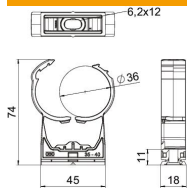

### Master data

Item number	2147318
Type	PQ-36 LGR
Description 1	proQuick clip
Manufacturer	OBO
Dimension	35-40,1mm
Colour	Light grey; RAL 7035
Material	Polyamide
Smallest sales unit	25
Unit of quantity	Piece
Weight	1.43 kg
Weight unit	kg/100 pc.

## Dimensions

## Technical data

Expandable	yes
Number of cables/pipes	1
Fastening type	Screw hole
Breaking load	1.1 kN
Closed	yes
Halogen-free	yes
With inlay	no
Nominal size	35-40
Snap system	no
Pipe/cable diameter, max.	40 mm
Pipe/cable diameter, min.	35 mm
Clamping range D, max.	40 mm
Clamping range D, min.	35 mm
Permitted temperature range, max.	60 °C
Permitted temperature range, min.	-15 °C
UV-resistant	yes