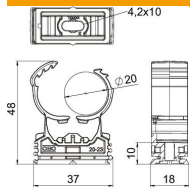

### Master data

Item number	2147340
Type	PQ-20 SW
Description 1	proQuick clip
Manufacturer	OBO
Dimension	19,5-23,5mm
Colour	Jet black; RAL 9005
Material	Polyamide
Smallest sales unit	50
Unit of quantity	Piece
Weight	0.74 kg
Weight unit	kg/100 pc.

## Dimensions

## Technical data

Expandable	yes
Number of cables/pipes	1
Fastening type	Screw hole
Breaking load	0.8 kN
Closed	yes
Halogen-free	yes
With inlay	no
Nominal size	20-23
Snap system	yes
Pipe/cable diameter, max.	23.5 mm
Pipe/cable diameter, min.	19.5 mm
Clamping range D, max.	23.5 mm
Clamping range D, min.	19.5 mm
Permitted temperature range, max.	60 °C
Permitted temperature range, min.	-15 °C
UV-resistant	yes