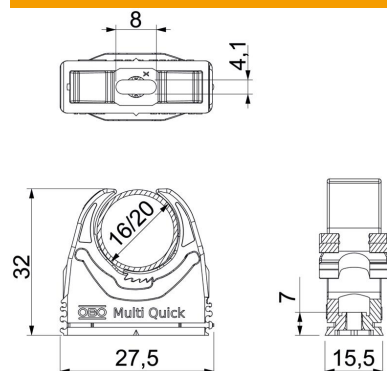

Technical data sheet

Multi-Quick clip, metric

Item number: 2153718

Flush-mounted clip to accept metric pipes and Quick-Pipe® electrical installation pipes. Flexible clamping range of several millimetres. Universal fastening options on walls and ceilings, both indoors and outdoors. Toolless pipe mounting. Can also be arranged with OBO Quick or proQuick clip.

PA Polyamide

Master data

Item number	2153718
Type	M-Quick M20 LGR
Description 1	Multi-Quick clip
Manufacturer	OBO
Dimension	16-20mm
Colour	Light grey; RAL 7035
Material	Polyamide
Smallest sales unit	100
Unit of quantity	Piece
Weight	0.6 kg
Weight unit	kg/100 pc.

Technical data sheet

Multi-Quick clip, metric

Item number: 2153718

Dimensions

Dimension A	27.5 mm
Dimension B	15.5 mm
Dimension E	8 mm
Dimension F	4.1 mm
Dimension h	7 mm
Dimension H	32 mm

Technical data

Expandable	yes
Number of cables/pipes	1
Pull-out value	40 N
Fastening type	Screw hole
Flame-resistant	acc. to VDE 0471/DIN 695 Part 2-1, test temperature 650°C
Closed	no
Halogen-free	yes
With inlay	no
Snap system	yes
Quick clip installation	Durchgangsloch,_auf_M6_Gewinde_aufschraubbar
Clamping range D, max.	20 mm
Clamping range D, min.	16 mm
UV-resistant	no