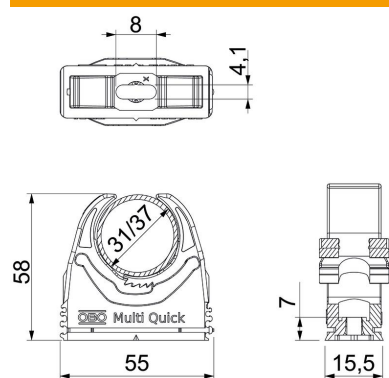

### Master data

Item number	2153157
Type	M-Quick 31-37LGR
Description 1	Multi-Quick clip
Manufacturer	OBO
Dimension	31-37mm
Colour	Light grey; RAL 7035
Material	Polyamide
Smallest sales unit	25
Unit of quantity	Piece
Weight	1.78 kg
Weight unit	kg/100 pc.

### Dimensions

Dimension A	55 mm
Dimension B	15.5 mm
Dimension E	8 mm
Dimension F	4.1 mm
Dimension h	7 mm
Dimension H	58 mm

### Technical data

Expandable	yes
Number of cables/pipes	1
Pull-out value	65 N
Fastening type	Screw hole
Flame-resistant	acc. to VDE 0471/DIN 695 Part 2-1, test temperature 650°C
Closed	no
Halogen-free	yes
With inlay	no
Snap system	yes
Quick clip installation	Durchgangsloch_auf_M6_Gewinde_aufschraubbar
Clamping range D, max.	37 mm
Clamping range D, min.	31 mm
UV-resistant	no