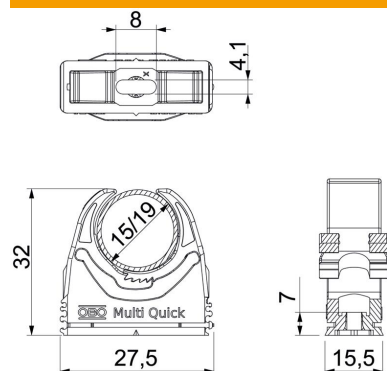

### Master data

Item number	2153106
Type	M-Quick 15-19LGR
Description 1	Multi-Quick clip
Manufacturer	OBO
Dimension	15-19mm
Colour	Light grey; RAL 7035
Material	Polyamide
Smallest sales unit	100
Unit of quantity	Piece
Weight	0.545 kg
Weight unit	kg/100 pc.

### Dimensions

Dimension A	27.5 mm
Dimension B	15.5 mm
Dimension E	8 mm
Dimension F	4.1 mm
Dimension h	7 mm
Dimension H	32 mm

### Technical data

Expandable	yes
Number of cables/pipes	1
Pull-out value	40 N
Fastening type	Screw hole
Flame-resistant	acc. to VDE 0471/DIN 695 Part 2-1, test temperature 650°C
Closed	no
Halogen-free	yes
With inlay	no
Snap system	yes
Quick clip installation	Durchgangsloch,_auf_M6_Gewinde_aufschraubbar
Clamping range D, max.	19 mm
Clamping range D, min.	15 mm
UV-resistant	no