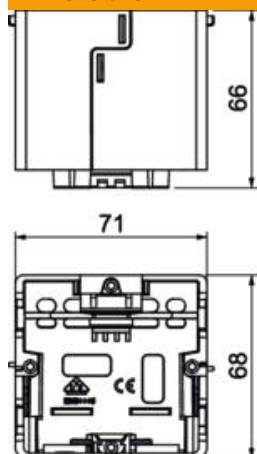

Technical data sheet

Accessory mounting box BRK GD, single

Item number: 6133577

Single Signa accessory mounting box for the connection of power and data technology in the trunking systems Signa Base/Signa Style. Easy refitting to data socket.

Toolless mounting through a fastening lock and time-saving cable connection.

PA Polyamide

Master data

Item number	6133577
Type	BRK GD gr
Description 1	Accessory mounting box
Description 2	SIGNA BASE single
Manufacturer	OBO
Dimension	66x68x71
Colour	Blue grey; RAL 7031
Material	Polyamide
Smallest sales unit	10
Unit of quantity	Piece
Weight	6.95 kg
Weight unit	kg/100 pc.

Technical data sheet

Accessory mounting box BRK GD, single

Item number: 6133577

Dimensions

Length	71 mm
Width	68 mm
Height	66 mm

Technical data

Number of units	1
Version for	Closed
Fastening track	Other
Halogen-free	yes
With connection compartment	yes
Box mounting type	Rear wall
Accessory mounting type	Bolts
Strain relief option	yes