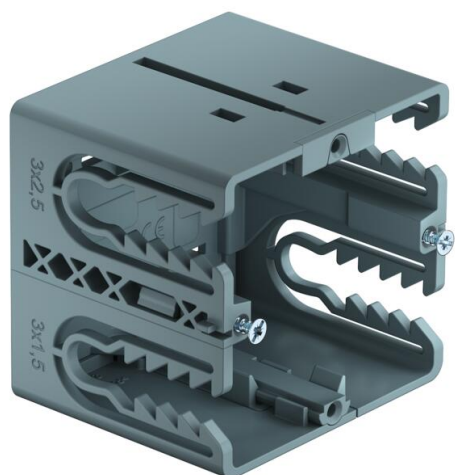

Technical data sheet

Accessory mounting box BRK GD, single

Item number: 6133577

Single Signa accessory mounting box for the connection of power and data technology in the trunking systems Signa Base/Signa Style. Easy refitting to data socket.

Toolless mounting through a fastening lock and time-saving cable connection.

PA Polyamide

Master data

Item number	6133577
Type	BRK GD gr
Description 1	Accessory mounting box
Description 2	SIGNA BASE single
Manufacturer	OBO
Dimension	66x68x71
Colour	Blue grey; RAL 7031
Material	Polyamide
Smallest sales unit	10
Unit of quantity	Piece
Weight	6.95 kg
Weight unit	kg/100 pc.

Technical data sheet

Accessory mounting box BRK GD, single

Item number: 6133577

Dimensions

Length	71 mm
Width	68 mm
Height	66 mm

Technical data

Number of units	1
Version for	Closed
Fastening track	Other
Halogen-free	yes
With connection compartment	yes
Box mounting type	Rear wall
Accessory mounting type	Bolts
Strain relief option	yes