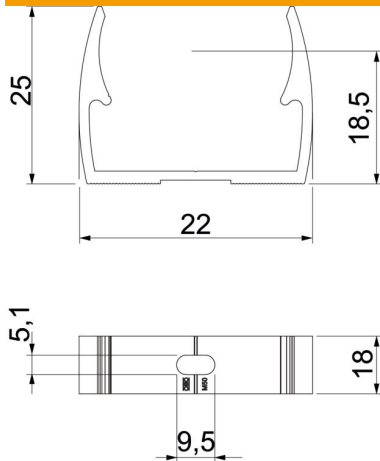

Slot for side alignment during mounting with wood screw or knock-in anchor.

Recommended fastening spacing 50–60 cm.

Alu Aluminium

Master data

Item number	2149916
Type	ALQ M16
Description 1	Quick clip
Manufacturer	OBO
Dimension	M16
Material	Aluminium
Smallest sales unit	100
Unit of quantity	Piece
Weight	0.78 kg
Weight unit	kg/100 pc.

Technical data sheet

Quick clip, aluminium

Item number: 2149916

Dimensions

Dimension A	22 mm
Dimension B	18 mm
Dimension E	5.1 mm
Dimension F	9.5 mm
Dimension h	18.5 mm
Dimension H	25 mm

Technical data

Expandable	no
Number of cables/pipes	1
Pull-out value	55 N
Fastening type	Screw hole
Closed	no
Halogen-free	no
With inlay	no
Nominal size	16
Clamping range D, max.	16 mm
Clamping range D, min.	16 mm
UV-resistant	yes