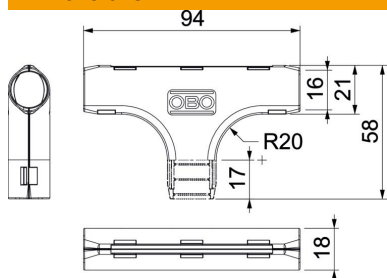

Technical data sheet

Quick pipe T piece, light grey

Item number: 2153839

Fitting for plastic electrical installation pipes to create T branches. Suitable for Quick pipe pipes or corrugated pipes. Toolless closing and opening. Can be used in a temperature range of -25 to +60 °C.

PP Polypropylene

Master data

Item number	2153839
Type	3000 TMS M16 LGR
Description 1	Quick pipe T piece
Manufacturer	OBO
Dimension	M16
Colour	Light grey; RAL 7035
Material	Polypropylene
Smallest sales unit	10
Unit of quantity	Piece
Weight	0.798 kg
Weight unit	kg/100 pc.
CO Footprint (GWP) Cradle-to-Gate	0,0517 kg COe / 1 Piece

Technical data sheet

Quick pipe T piece, light grey

Item number: 2153839

Dimensions

Dimension B	21 mm
Dimension B2	94 mm
Dimension d	16 mm
Dimension L	58 mm
Dimension L1	17 mm
Dimension R	20 mm

Technical data

Version for	Connector
Shape	T piece
Size	M16
Halogen-free	yes
With sleeve	no
Brushed surface	no
Polished surface	no
Permitted temperature range, max.	60 °C
Permitted temperature range, min.	0 °C