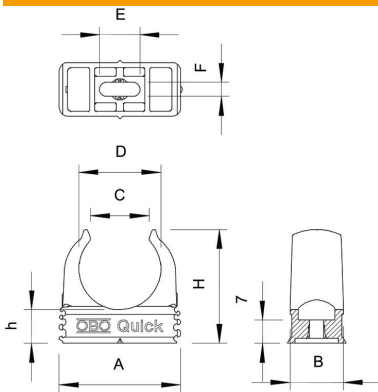

Technical data sheet

Quick Clip, flame-resistant, stone grey

Item number: 2149333

Flame-resistant, flush-mounted clip to accept metric steel armoured pipes and heavy-duty insulating pipes, as well as Quick Pipe electrical installation pipes. Universal fastening options on walls and ceilings, both in indoor and protected outdoor areas. With slot for side alignment during mounting with wood screw or knock-in anchor. Toolless pipe mounting. Can also be arranged with OBO Multi-Quick or starQuick clip. M16 - M32 size can be screwed onto M6 thread. Recommended fastening spacing 50–60 cm, for max. extraction values F at a room temperature of 20 °C, see the table.

PP Polypropylene

Master data

| | |
|---------------------|----------------------|
| Item number | 2149333 |
| Type | 2955 F M50 STGR |
| Description 1 | Quick clip |
| Description 2 | flame-resistant |
| Manufacturer | OBO |
| Dimension | M50 |
| Colour | Stone grey; RAL 7030 |
| Material | Polypropylene |
| Smallest sales unit | 25 |
| Unit of quantity | Piece |
| Weight | 1.454 kg |
| Weight unit | kg/100 pc. |

Dimensions

| | |
|-------------|---------|
| Dimension A | 70.3 mm |
| Dimension B | 18 mm |
| Dimension C | 32 mm |
| Dimension D | 49 mm |
| Dimension E | 12 mm |
| Dimension F | 6 mm |
| Dimension h | 14 mm |
| Dimension H | 63 mm |

Technical data

| | |
|------------------------|--|
| Expandable | yes |
| Number of cables/pipes | 1 |
| Pull-out value | 135 N |
| Fastening type | Screw hole |
| Flame-resistant | Acc. to VDE 0471/DIN 695 Part 2-1, test temperature 750 °C |